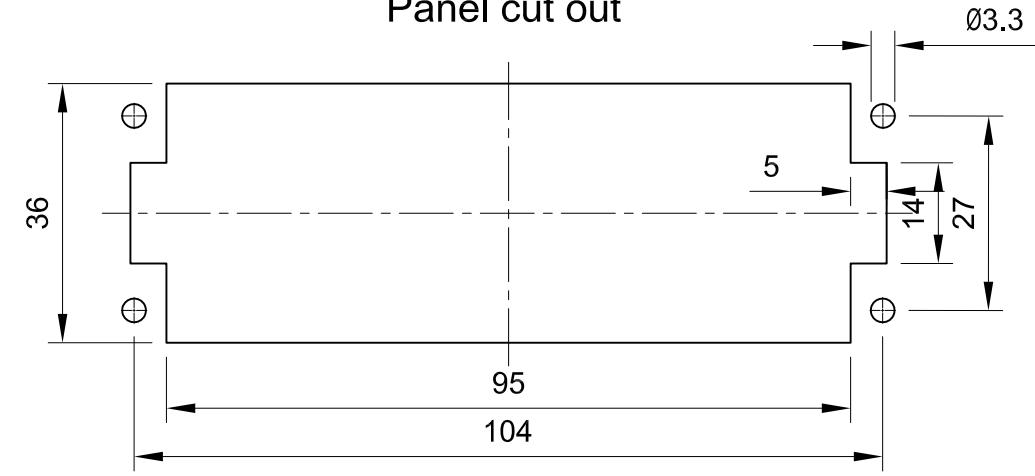

Panel cut out

 InKonn (Suzhou) Electric Technology Co.,Ltd.	All Dimensions in mm Original Size DIN A4	Date 2019-12-15	Drawing No. TC8414511	Rev. A00	Scale 1:1
	Part No. 10 32 024 1201	Created by Shuxu Huang	Checked by Yiyi Luo	Page 1/1	
Type Name IE-024-F(25-48)					